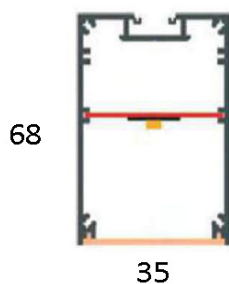

## PROFILED SLIM *Infinity* / 35x68mm

### BLANCO

| Medidas      | W  | Lm   | K    | Ref.   |
|--------------|----|------|------|--------|
| 35x68x536mm  | 19 | 2000 | 3000 | 996630 |
| 35x68x536mm  | 19 | 2000 | 4000 | 996647 |
| 35x68x1068mm | 38 | 4000 | 3000 | 996654 |
| 35x68x1068mm | 38 | 4000 | 4000 | 996661 |
| 35x68x1334mm | 47 | 5060 | 3000 | 996678 |
| 35x68x1334mm | 47 | 5060 | 4000 | 996685 |
| 35x68x1600mm | 57 | 6075 | 3000 | 996692 |
| 35x68x1600mm | 57 | 6075 | 4000 | 996708 |

### NEGRO

| Medidas      | W  | Lm   | K    | Ref.   |
|--------------|----|------|------|--------|
| 35x68x536mm  | 19 | 2000 | 3000 | 996715 |
| 35x68x536mm  | 19 | 2000 | 4000 | 996722 |
| 35x68x1068mm | 38 | 4000 | 3000 | 996739 |
| 35x68x1068mm | 38 | 4000 | 4000 | 996746 |
| 35x68x1334mm | 47 | 5060 | 3000 | 996753 |
| 35x68x1334mm | 47 | 5060 | 4000 | 996760 |
| 35x68x1600mm | 57 | 6075 | 3000 | 996777 |
| 35x68x1600mm | 57 | 6075 | 4000 | 996784 |