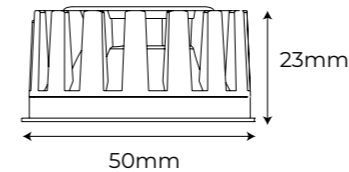

Temperaturas

Acabado

Material

Cerámica

Fuente de luz

SMD LED - L70B10

Vida útil LED

Regulación

Regulable

W	Flux	K	A°	Ref.
7	500Lm	2700K	38°	996197
7	500Lm	3000K	38°	996203
7	500Lm	4000K	38°	996210