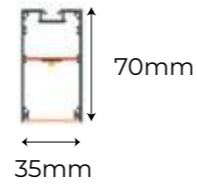

Aluminio

W down	W up	Flux down	Flux up	K	mm	Ref.
28	12	1700Lm	600Lm	3000K-4000K-5000K	23x80x1180	210057

PROFILED SLIM Micro

Difusor

Microprismático

Temperaturas

Acabados

Material