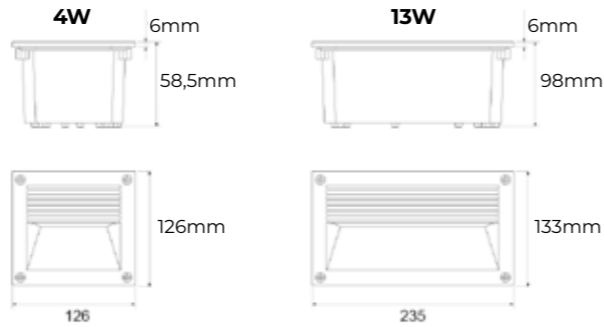

LID

Empotrable