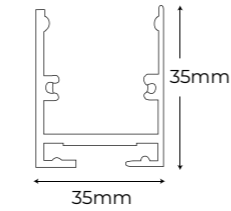

Temperaturas

Acabados

Material

Difusor

Opalizado

Fuente de luz

PCB by OSRAM / TRIDONIC - L80B10

Vida útil LED

50.000h

Regulación opcional