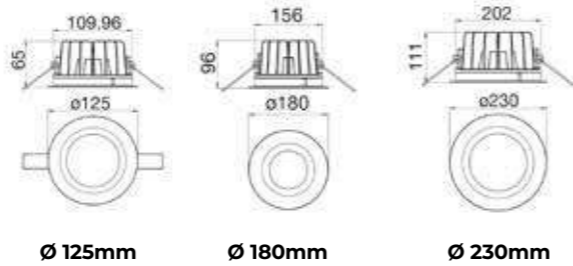

Driver IP65 bajo pedido

Temperaturas

Vida útil LED

35.000h

Material

Aluminio + Cristal

Regulación

Opcional (DALI sólo IP20)

	Color	W	Flux	K	A°	Ø mm	Ref.
ⓑ	Blanco	11	1560Lm	4000K	38°	125	1210.20.382
Ⓝ	Negro	11	1560Lm	4000K	38°	125	1210.20.383
Ⓟ	Plata	11	1560Lm	4000K	38°	125	1210.20.384
ⓑ	Blanco	24	3610Lm	3000K	70°	180	1811.172
Ⓝ	Negro	24	3610Lm	3000K	70°	180	1811.173
Ⓟ	Plata	24	3610Lm	3000K	70°	180	1811.174
ⓑ	Blanco	24	3610Lm	4000K	70°	180	1811.192
Ⓝ	Negro	24	3610Lm	4000K	70°	180	1811.193
Ⓟ	Plata	24	3610Lm	4000K	70°	180	1811.194
ⓑ	Blanco	37	5190Lm	3000K	90°	230	1812.172
Ⓝ	Negro	37	5190Lm	3000K	90°	230	1812.173
Ⓟ	Plata	37	5190Lm	3000K	90°	230	1812.174
ⓑ	Blanco	37	5190Lm	4000K	90°	230	1812.192
Ⓝ	Negro	37	5190Lm	4000K	90°	230	1812.193
Ⓟ	Plata	37	5190Lm	4000K	90°	230	1812.194