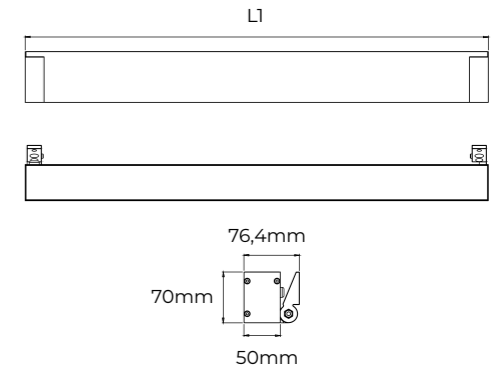

Temperaturas

Vida útil LED

35.000h

Material

Aluminio + Cristal

Regulación

Opcional

	Color	W	L1	Flux	K	Ref.
Ⓟ	Plata	16,5	637mm	1800Lm	3000K	3840.67.644
Ⓟ	Plata	16,5	637mm	2100Lm	4000K	3840.66.644
Ⓟ	Plata	33	1208mm	3600Lm	3000K	3842.67.644
Ⓟ	Plata	33	1208mm	4200Lm	4000K	3842.66.644

ACCESORIOS

Kit montaje en pared
Ref. 06.3840

Dispositivo de conexión IP68 H2O STOP de 3 polos para cables entre Ø 7÷13 mm

Ref. CN22