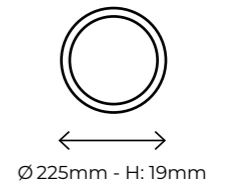

DOWNLIGHT BASIC

Empotrable

Temperaturas

Fuente de luz

SMD LED - L80B10

Acabados

Vida útil LED

12.000h

Material

Termoplástico

Regulación

No regulable

W	Flux	K	○	●
18	1400Lm	3000K	202724	989878
18	1400Lm	4000K	999914	989885
18	1470Lm	6500K	999921	989892