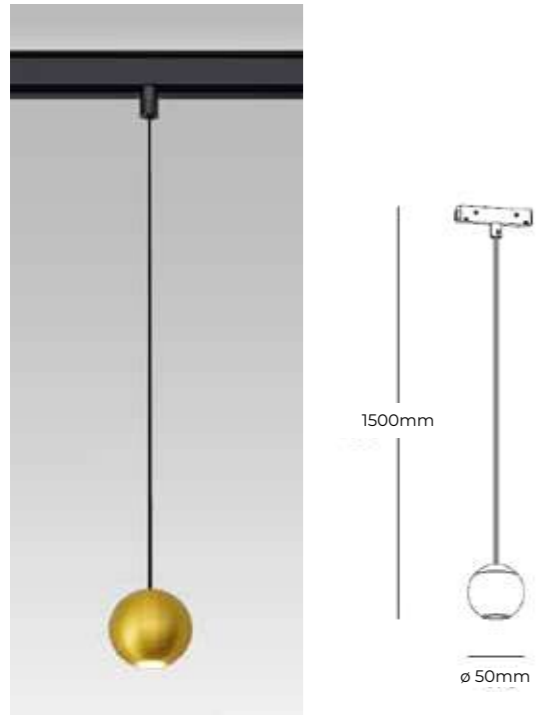

TALLIN ORO^{D50}

Track System 48V

Temperatura

Acabado

Oro

Materiales

Fuente de luz

COB LED - L80B10

Vida útil LED

40.000h

W	Flux	K	A°	Ref.
4,5	220Lm	3000K	38°	201727