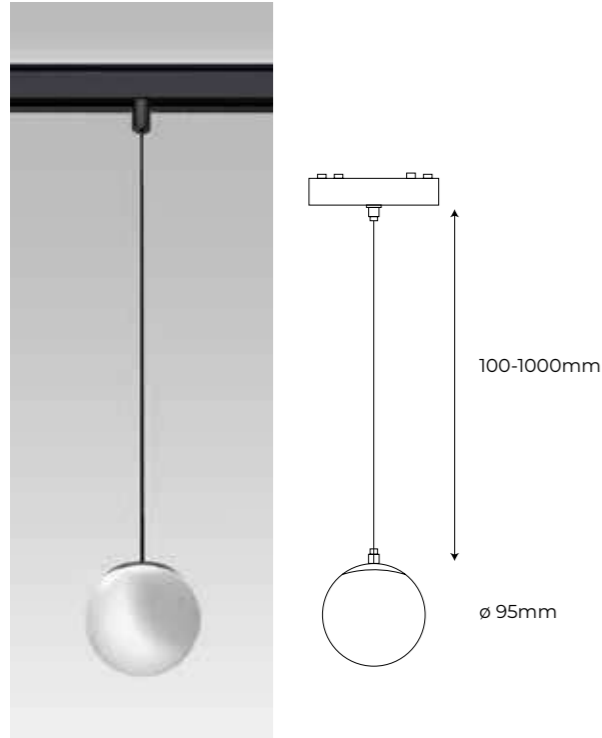

ORBIX NEW

Track System 48V

Temperatura

Acabado

Negro

Materiales

Fuente de luz

SMD LED - L80B10

Vida útil LED

40.000h

W	Flux	K	A°	Ref.
6	450Lm	3000K	180°	210088