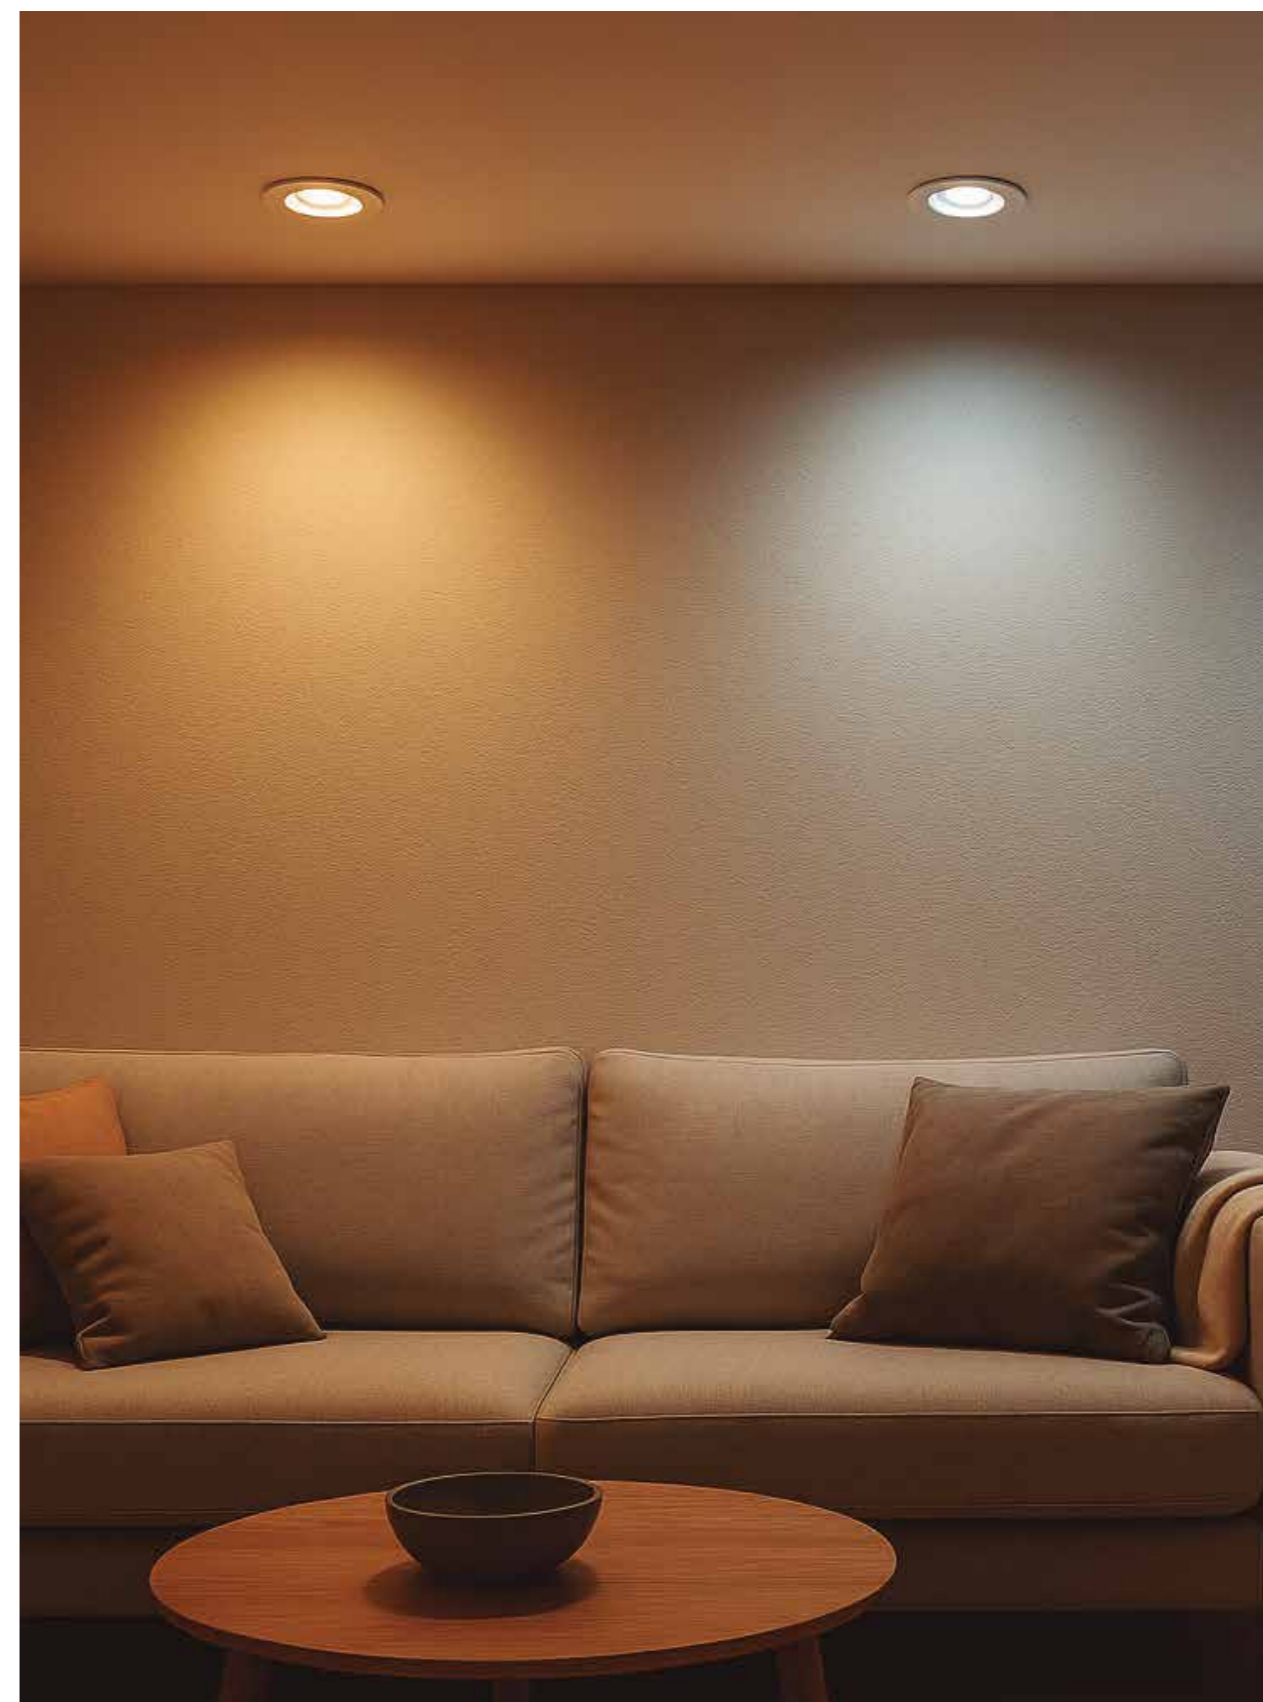

Regulación

No regulable

W	Flux	K	A°	Ref.
8	765Lm	2700K-3000K-4000K	38°	203202
12	1020Lm	2700K-3000K-4000K	38°	203219