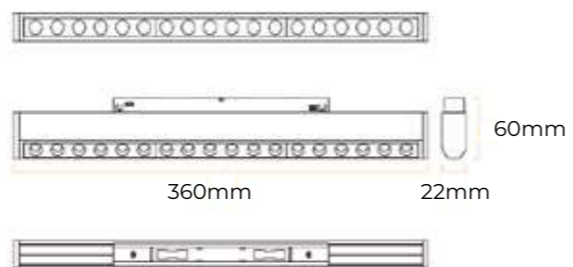

ONIX INFINITY

Track System 48V - Orientable