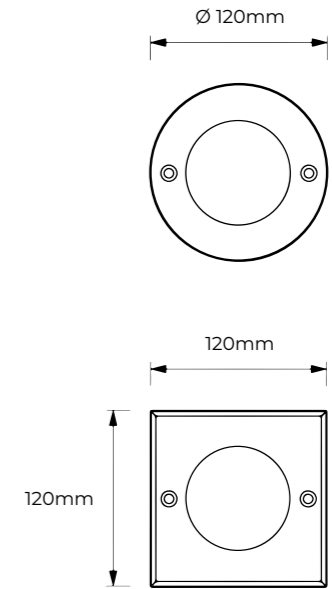

GEO

Empotrable

ROUND

SQUARE

Temperaturas

Vida útil LED

35.000h

Material