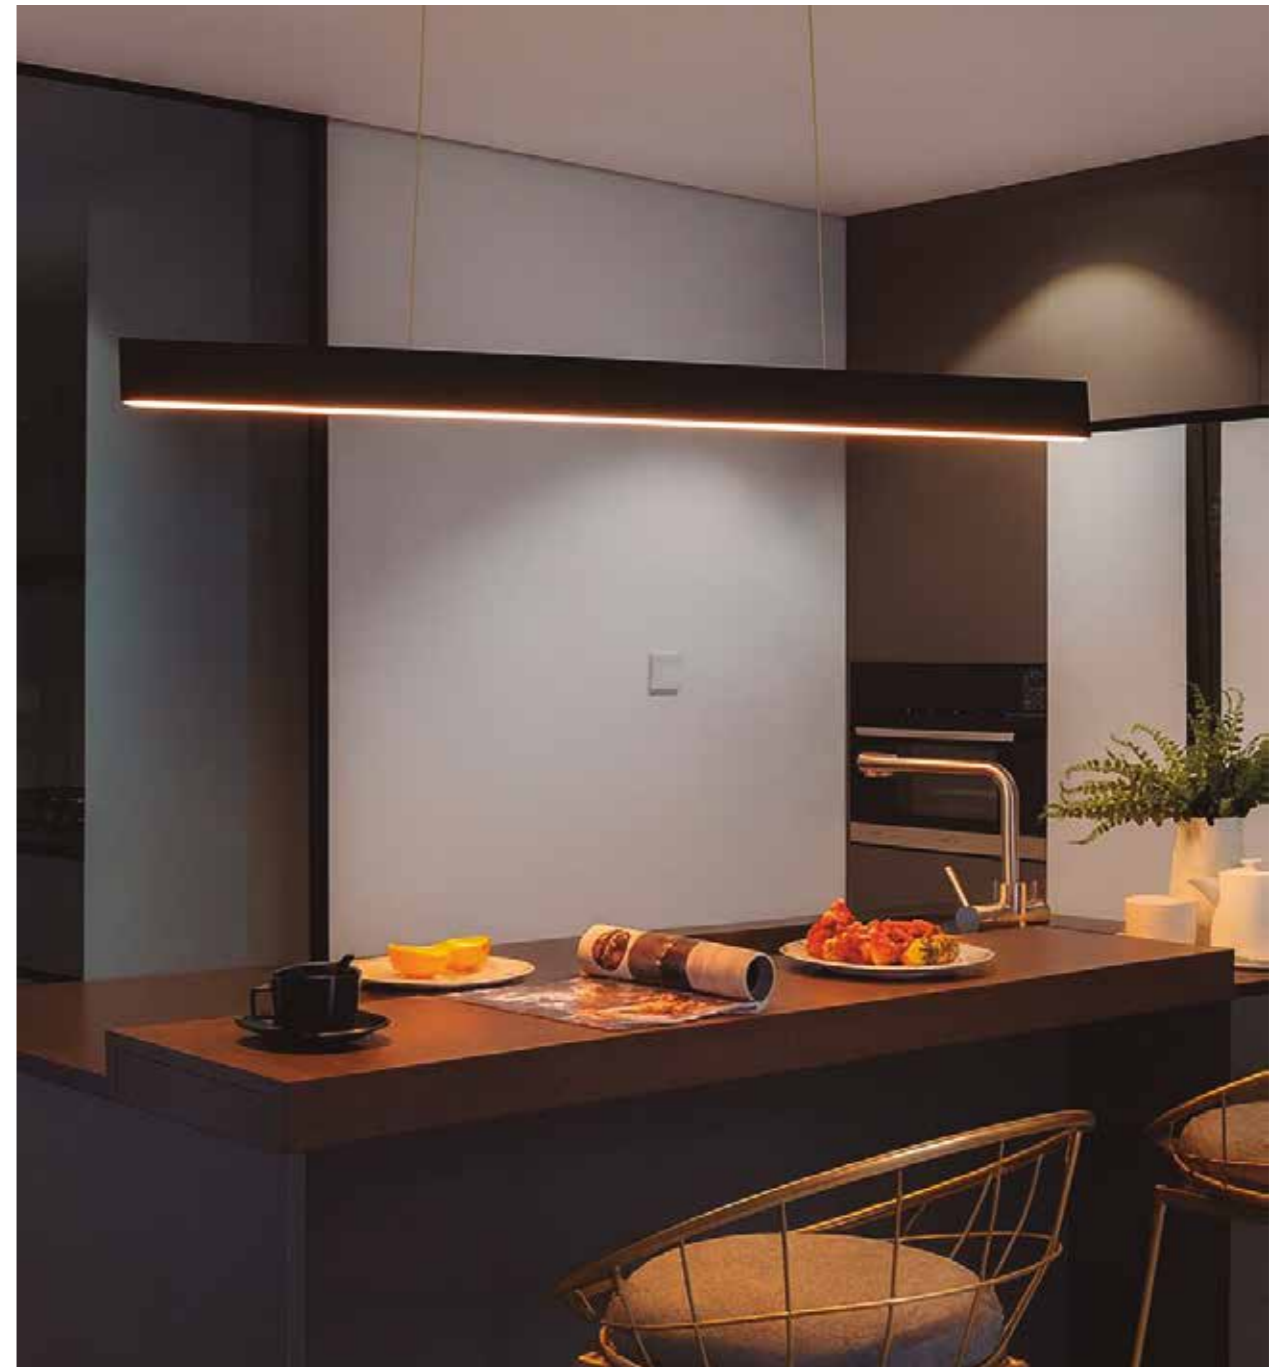

Aluminio

W down	W up	Flux down	Flux up	K	mm	Ref.
28	12	1700Lm	600Lm	3000K-4000K-5000K	23x80x1180	210057

PROFILED SLIM Micro

Difusor

Microprismático

Temperaturas

Acabados

Material