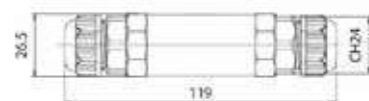

Dispositivo de conexión IP68 H2O STOP de 3 polos para cables entre Ø 7÷13 mm

Ref. CN22