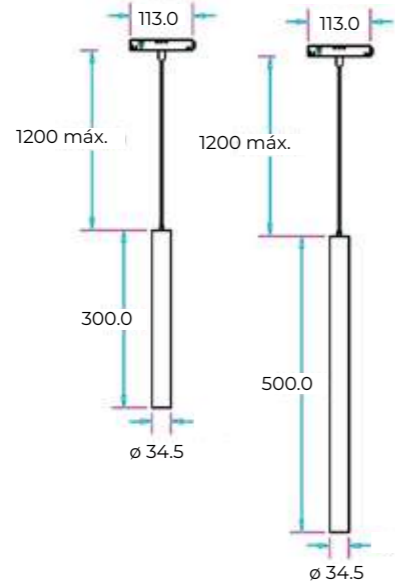

AGATA

Track System 48V

Temperatura

Acabado

Negro

Materiales

Fuente de luz

COB LED - L80B10

Vida útil LED

40.000h

mm	W	Flux	K	A°	Ref.
ø34,5x300	10	800Lm	3000K	38°	201284
ø34,5x500	10	800Lm	3000K	38°	201277