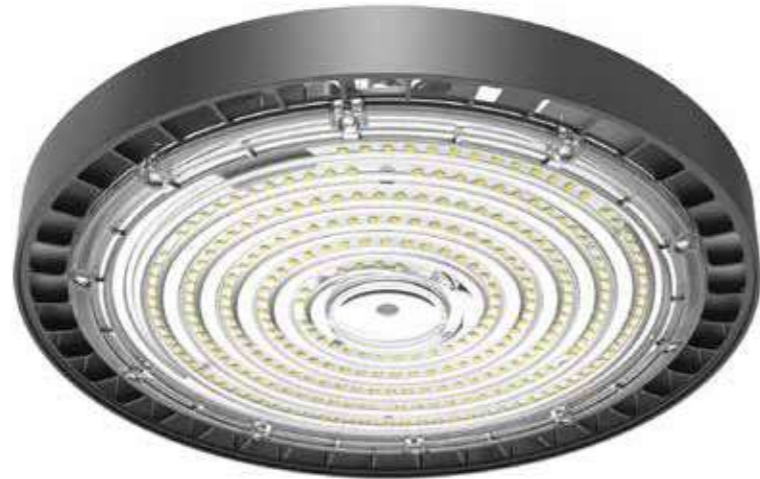

KOMPACT PRO CCT NEW

Campana industrial

Temperaturas (CTT)

Fuente de luz

SMD LED

Acabado

● Negro

Vida útil LED

50.000h

Materiales

Aluminio

Policarbonato

Regulación

⤴ 1-10V & PWM

W	Flux	K	A°	Ref.
60 - 80 - 100	10200Lm-13600Lm-17000Lm	3000K - 4000K - 5000K	70° - 90° - 110°	211320
100 - 150 - 200	17000Lm-25500Lm-34000Lm	3000K - 4000K - 5000K	70° - 90° - 110°	211337