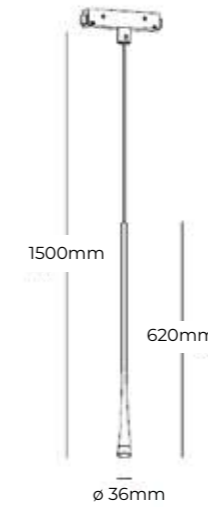

TULIPA

Track System 48V

Temperaturas

Acabado

Negro

Materiales

Fuente de luz

COB LED - L80B10

Vida útil LED

40.000h

W	Flux	K	A°	Ref.
6	370Lm	3000K	38°	201598
6	370Lm	4000K	38°	202762