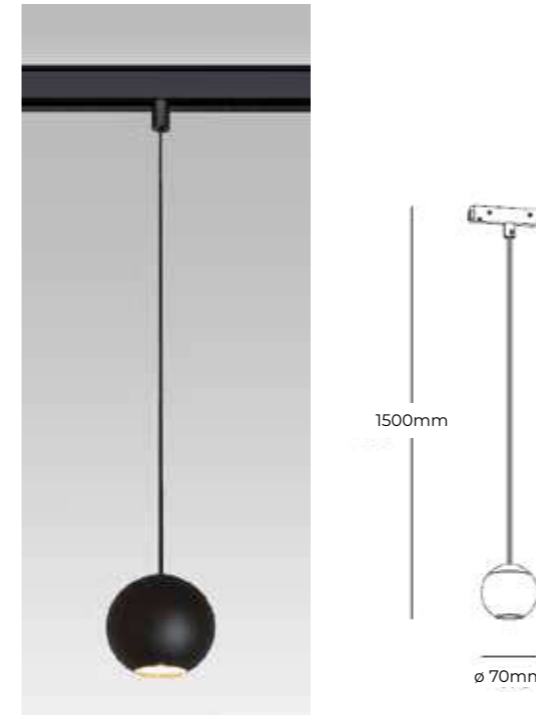

Materiales

Fuente de luz

COB LED - L80B10

Vida útil LED

40.000h

W	Flux	K	A°	Ref.
4,5	220Lm	3000K	38°	201727

TALLIN NEGRO^{D70}

Track System 48V